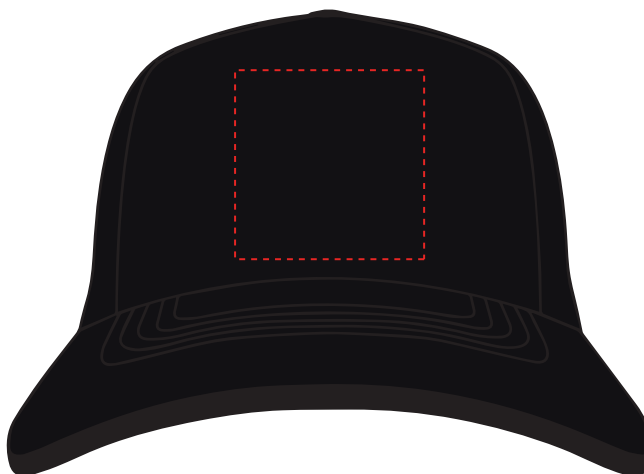

**PANTONE REFERENCE(S)**

The dashed line is to demonstrate print area and will not appear on your printed item

 Full colour printing

ARTWORK SCALE 50%

ARTWORK SCALE 100%  
Max print area 100mm x 30mm

*To proceed, please approve visual via the online system.*

This item is available in the following colours:

Your Ref:  
Our Ref:

Quantity:  
Version: 1

Product Code: CF1007  
Product Colour:

**PRINTING CONCERNS: PRINT MAY DISCOLOUR**

**PRODUCT INFO: DUE TO THE NATURE OF THE PRODUCT THE PRINT POSITION MAY VARY BY 2 - 3 MM**

**PANTONE REFERENCE(S)**

The dashed line is to demonstrate print area and will not appear on your printed item

 Full colour printing

ARTWORK SCALE 50%

ARTWORK SCALE 100%  
Max print area 50mm x 50mm

*To proceed, please approve visual via the online system.*